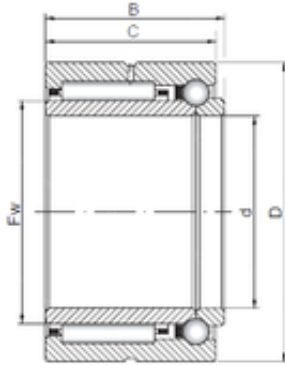

Bearing No. NKIB 59/22

Size	22x39x23 mm
Bore Diameter	22 mm
Outer Diameter	39 mm
Width	23 mm
d	22 mm
Fw	28 mm
D	39 mm
B	23 mm
C	23 mm