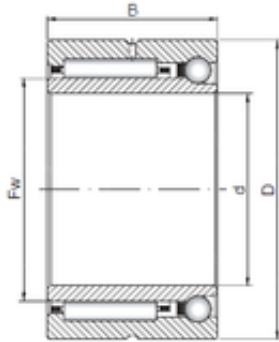

Bearing No. NKIA 5906

Size	30x47x23 mm
Bore Diameter	30 mm
Outer Diameter	47 mm
Width	23 mm
d	30 mm
Fw	35 mm
D	47 mm
B	23 mm
C	23 mm