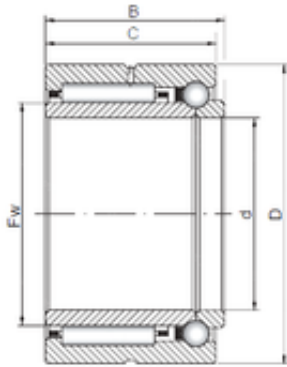

### Bearing No. NKIB 5909

Size	45x68x30 mm
Bore Diameter	45 mm
Outer Diameter	68 mm
Width	30 mm
d	45 mm
Fw	52 mm
D	68 mm
B	30 mm
C	30 mm