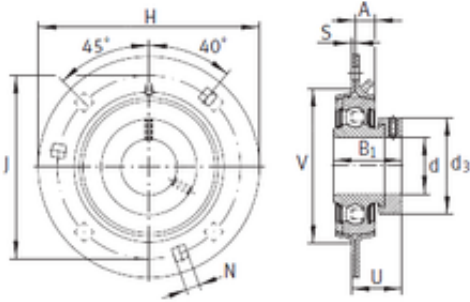

Bearing No. GRA40

Bore Diameter	40 mm
d	40 mm
V	90 mm
U	36,2 mm
d3	58 mm
A	10,3 mm
B1	43,8 mm
H	147,5 mm
J	119 mm
N	13,5 mm
S	3,5 mm
Category	Bearings
BDI Inventory	0.0
Manufacturer Name	SCHAEFFLER GROUP
Minimum Buy Quantity	N/A
Weight / Kilogram	1.36
Product Group - BDI	M06110